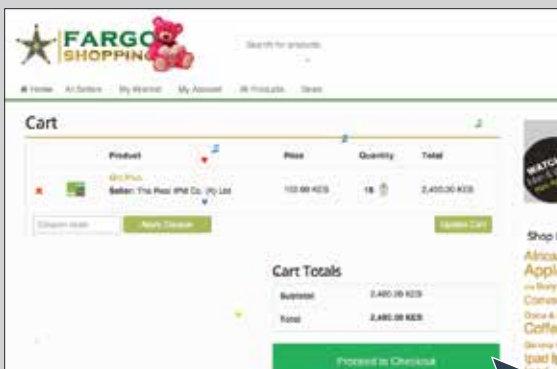

# ORDER ONLINE

www.realipm.com

Step 1

Go to [www.realipm.com](http://www.realipm.com) and click on ONLINE SHOP.

Step 2

Click on the BUY tab at the bottom of each product.

Step 3

Click on 'Add to cart' with the quantity you wish to purchase.

Step 4

Key in the coupon code (for Real IPM Distributors) or proceed to checkout.

Step 5

Fill in your billing details, check the terms and conditions icon and place your order.

Step 6

Choose your preferred mode of payment, follow the instructions and click on 'Complete'.